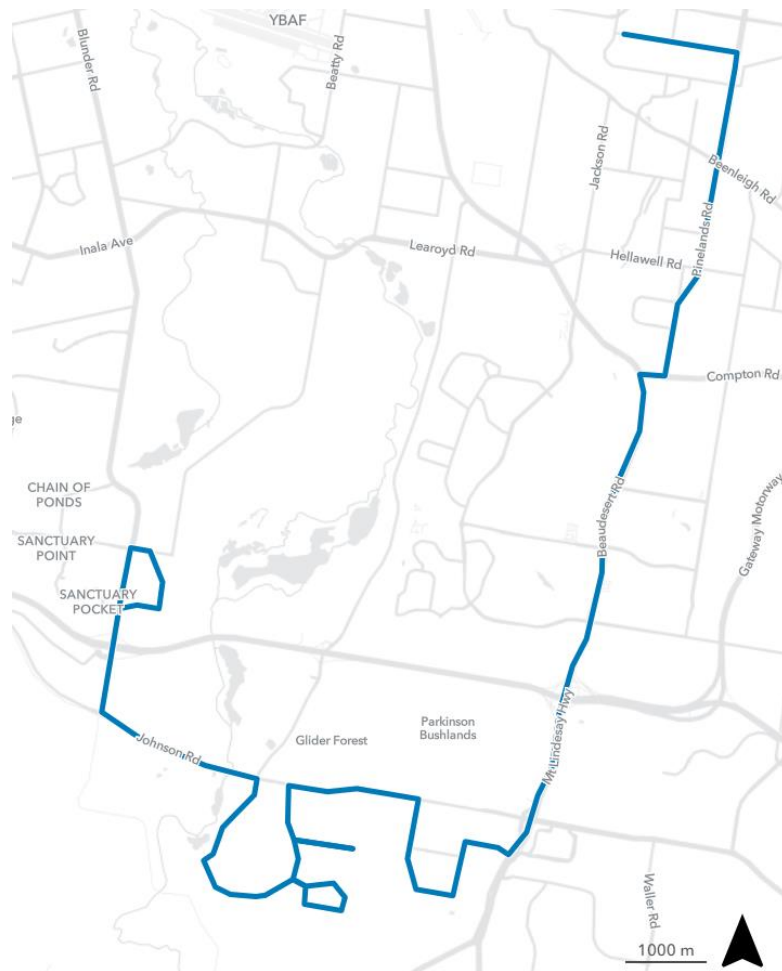

Change notification – Term 1, 2024

School Bus: 6024 AM

What: 6024 has had its timing reviewed. It is now scheduled to start 11 minutes later and arrive at St Thomas More College 7 minutes later.

Why: To improve on time running.

When: 22nd of January 2024

Map:

Find out more:

The revised timetable will be available on TransLink's Journey Planner from the 8/1/24. Scan the QR code for the timetable and map on the Translink website.