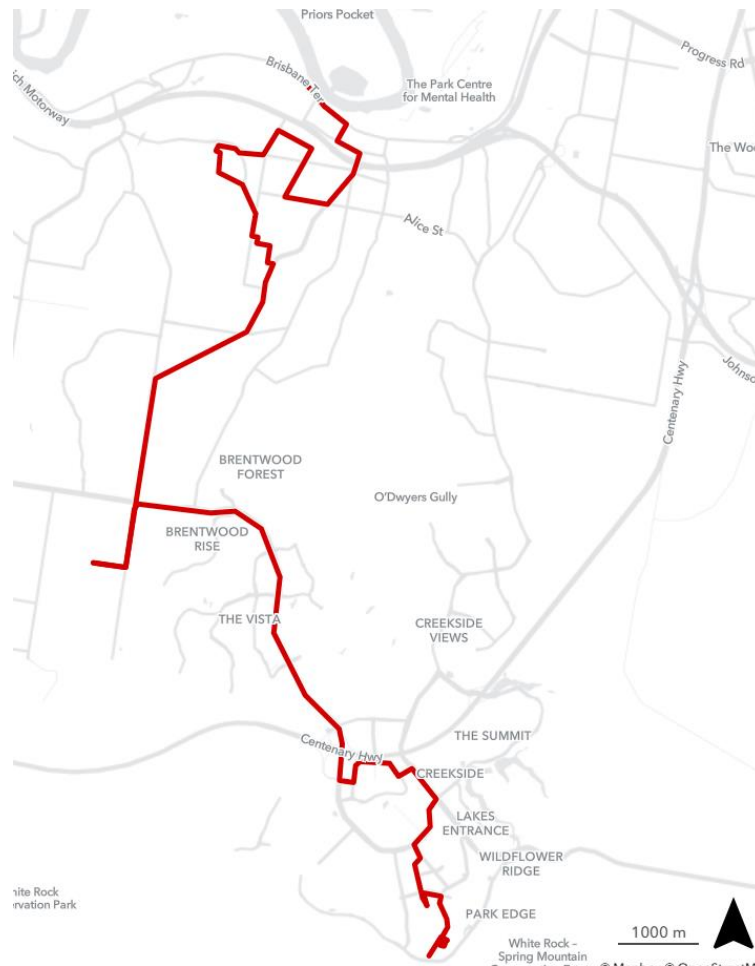

### School Bus: 6213 PM

**What:** 6213 has had its timing reviewed due to consistently running late. It will now depart Springfield Central State Primary School 2 minutes earlier and depart Redbank Plains State High School 2 minutes later.

**Why:** To improve on time running.

**When:** 22<sup>nd</sup> of January 2024

**Map:**

**Find out more:**

The revised timetable will be available on TransLink's Journey Planner from the 8/1/24. Scan the QR code for the timetable and map on the Translink website.

The runsheet can be accessed on the Bus Queensland website: <https://www.busqld.com.au/route/6213>

**Changes to the run have been highlighted**

## Westside Bus Service

SCHOOL WEEKDAY

Effective Date: **22/1/2024**

**Route: 6213**  
**Shift: 6213**

Shift Start: **14:28**  
Shift Finish: **16:35**

Total Worked Hours:  
2:07

**Trip No: 62131** **Desto Code: 1013**