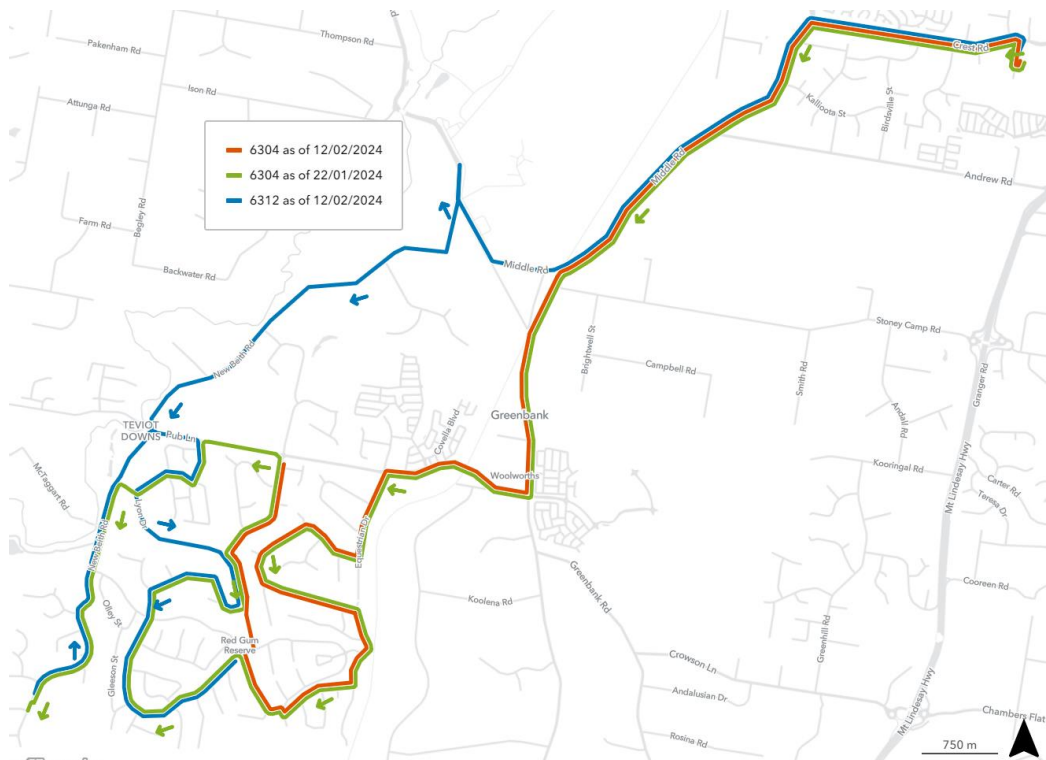

**What:**

Service 6304 will only service Park Ridge State High School to Pub Lane, Equestrian Drive, Bradman St, Marsh Bird Dr, Laurina Dr, part of Red Gum Rd, Lyon Dr and terminate at Dungaree Dr.

We will continue to monitor this change to ensure the bus loads are more evenly balanced and make further changes if necessary.

**Why:**

To balance loading between services and improve on time running.

**When:**

12<sup>th</sup> of February 2024

**Map:**

**Find out more:**

The revised timetable is available on the Bus Queensland website. Scan the QR to visit the Bus Queensland website: <https://www.busqld.com.au/route/6304>

# Park Ridge Transit

SCHOOL WEEKDAY (STAS)

Effective Date:

12/2/2024

Route: 6304  
Shift: 6304

Shift Start: 14:50  
Shift Finish: 16:10

Total Worked Hours:  
1:20

Trip No: 63041      Desto Code: 0174

(First Stop)	Park Ridge State High School	15:08
Exit	R Lancewood St	
1st Exit at R'About	Crest Rd	
1st Exit at R'About	Middle Rd	
2nd Exit at R'About	Middle Rd (Andrew Rd)	
1st Exit at R'About	Teviot Rd	
<b>1st T'Light R Pub Lane</b>		<b>15:20</b>
1st Exit at R'About	Pub Lane (Shopping Centre Entry)	
1st Exit at R'About	Equestrian Dr	
3rd	R Equestrian Dr (Loop)	
<b>T'Sect R Bradman St</b>		
1st Exit at R'About	Bradman St (Scribbly Gum Ct)	
1st Exit at R'About	Bradman St (Red Gum Rd)	
1st	R Marsh Bird Dr	
T'Sect	L Laurina Dr	
2nd Exit at R'About	Red Gum Rd	
1st	L Lyon Dr	
1st	R Dungaree Dr	
(Last Stop)	Dungaree Dr and Pub Lane	15:40