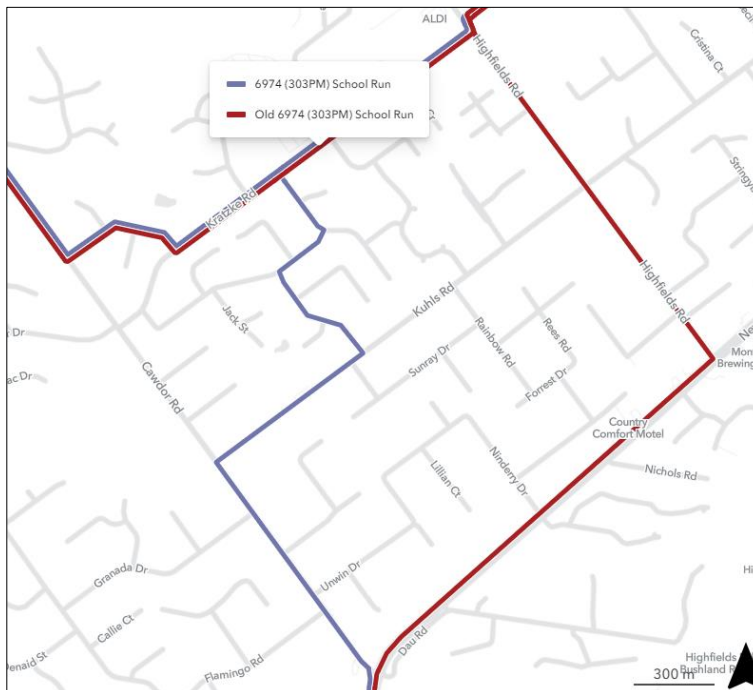

### School Bus: 974 PM

**What:**

The 974 PM route will now start at St Joseph's College and then continue as it used to until Highfields. Instead of travelling along Highfields Rd from the New England Hwy the 974 PM will turn into Cawdor Rd ► Kuhls Rd ► Berghofer Dr ► Joann St ► Lynne St ► Kratzke Rd. Mary Mackillop College will then be serviced before continuing to Highfields State Secondary College.

**Why:**

To optimise the use of resources.

**When:**

22<sup>nd</sup> of January 2024

**Map:**

**Find out more:**

Scan the QR code for the runsheet / timetable on the Bus Queensland website: <https://www.busqld.com.au/route/974>