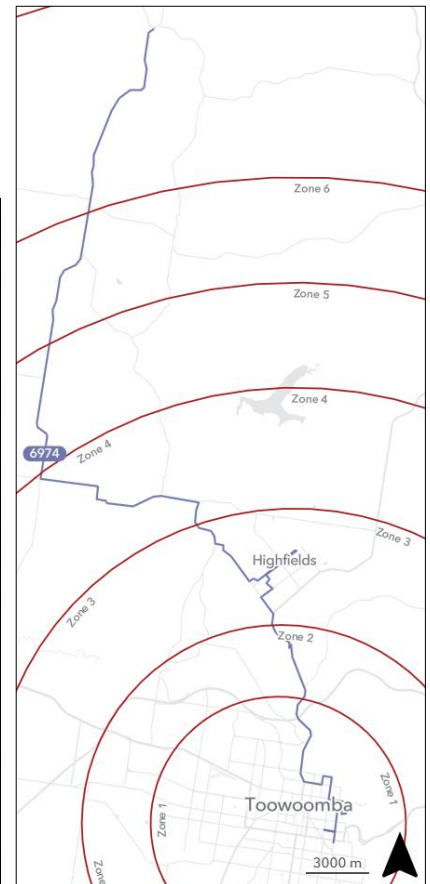

### School Bus: 974 PM

**What:**

The 974 PM route will now start at St Joseph's College and then continue as it used to until Highfields. Instead of travelling along Highfields Rd from the New England Hwy the 974 PM will turn into Cawdor Rd ► Kuhls Rd ► Berghofer Dr ► Joann St ► Lynne St ► Kratzke Rd. Mary Mackillop College will then be serviced before continuing to Highfields State Secondary College.

**Why:**

To optimise the use of resources.

**When:**

22<sup>nd</sup> of January 2024

**Map:**

**Find out more:**

Scan the QR code for the runsheet / timetable on the Bus Queensland website: <https://www.busqld.com.au/route/974>