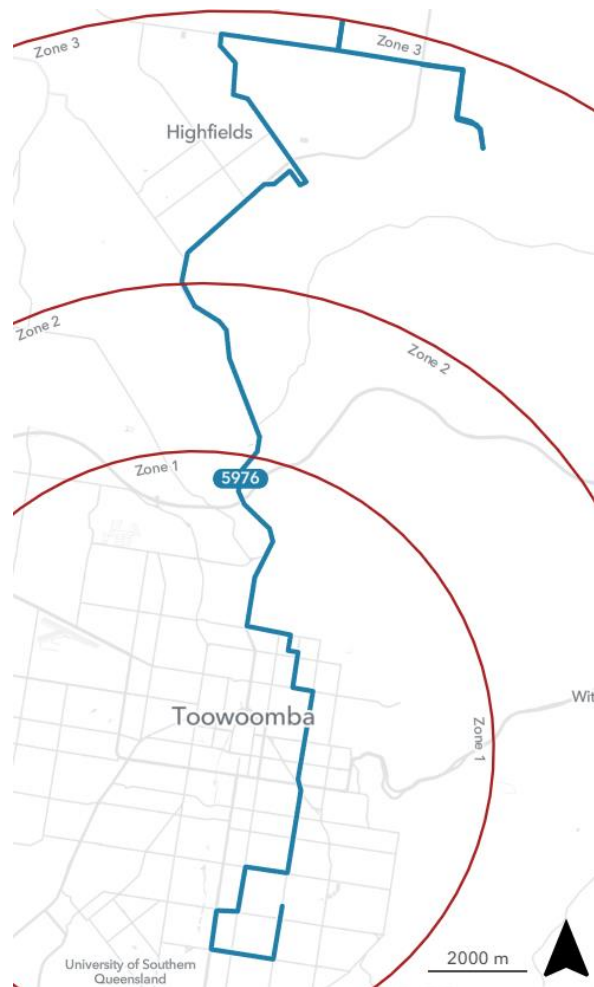

### School Bus: 976 AM

**What:** Toowoomba East State School has been added to the route. Students that used to catch the 984 AM will need to transfer from the 978 AM to the 976 AM at Toowoomba State High School.

**Why:** To optimise the use of resources.

**When:** 22<sup>nd</sup> of January 2024

**Map:**

**Find out more:** Scan the QR code for the runsheet / timetable on the Bus Queensland website: <https://www.busqld.com.au/route/976>

# Toowoomba Transit

SCHOOL WEEKDAY

Effective Date:

22/1/2024

Route: 976  
Shift: 5976

Shift Start: 6:30  
Shift Finish: 9:09

Total Worked Hours:  
2:39

Trip No: 976A Desto Code: 5976