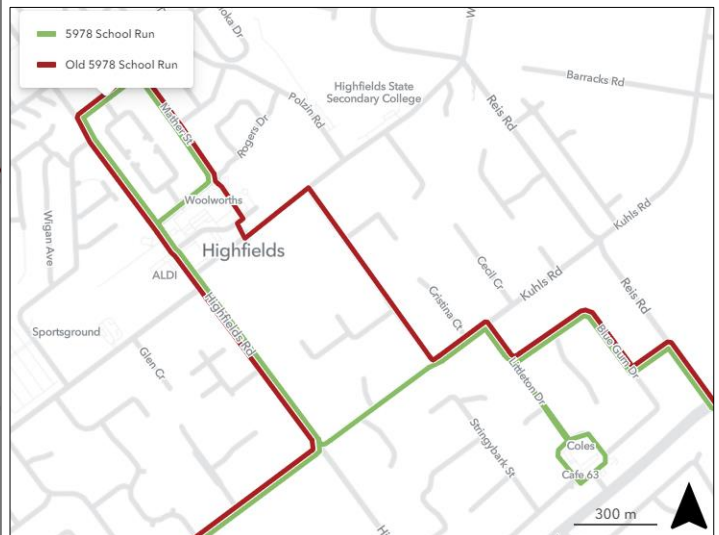

Change notification – Term 1, 2024

School Bus: 978 AM

What:

The 978 AM route will start at Melric Ct where the 984 AM route previously started. Highfields Plaza will also now be serviced by the 978. Clarke Rd will no longer be serviced by the 978. Skyline Dr off of Murphy's Creek Rd has also been added to the 978. From Toowoomba State High School the 978 has changed to follow a similar path to what the 977 AM route used to do.

Why:

To optimise the use of resources.

When:

22nd of January 2024

Map:

Find out more:

Scan the QR code for the runsheet / timetable on the Bus Queensland website: <https://www.busqld.com.au/route/978>

Changes to the run have been highlighted

Toowoomba Transit

SCHOOL WEEKDAY

Effective Date:

22/1/2024

Route: **978**
Shift: **5978**

Shift Start: **6:20**
Shift Finish: **9:00**

Total Worked Hours:
2:40

Trip No: **978A** Desto Code: **5978**